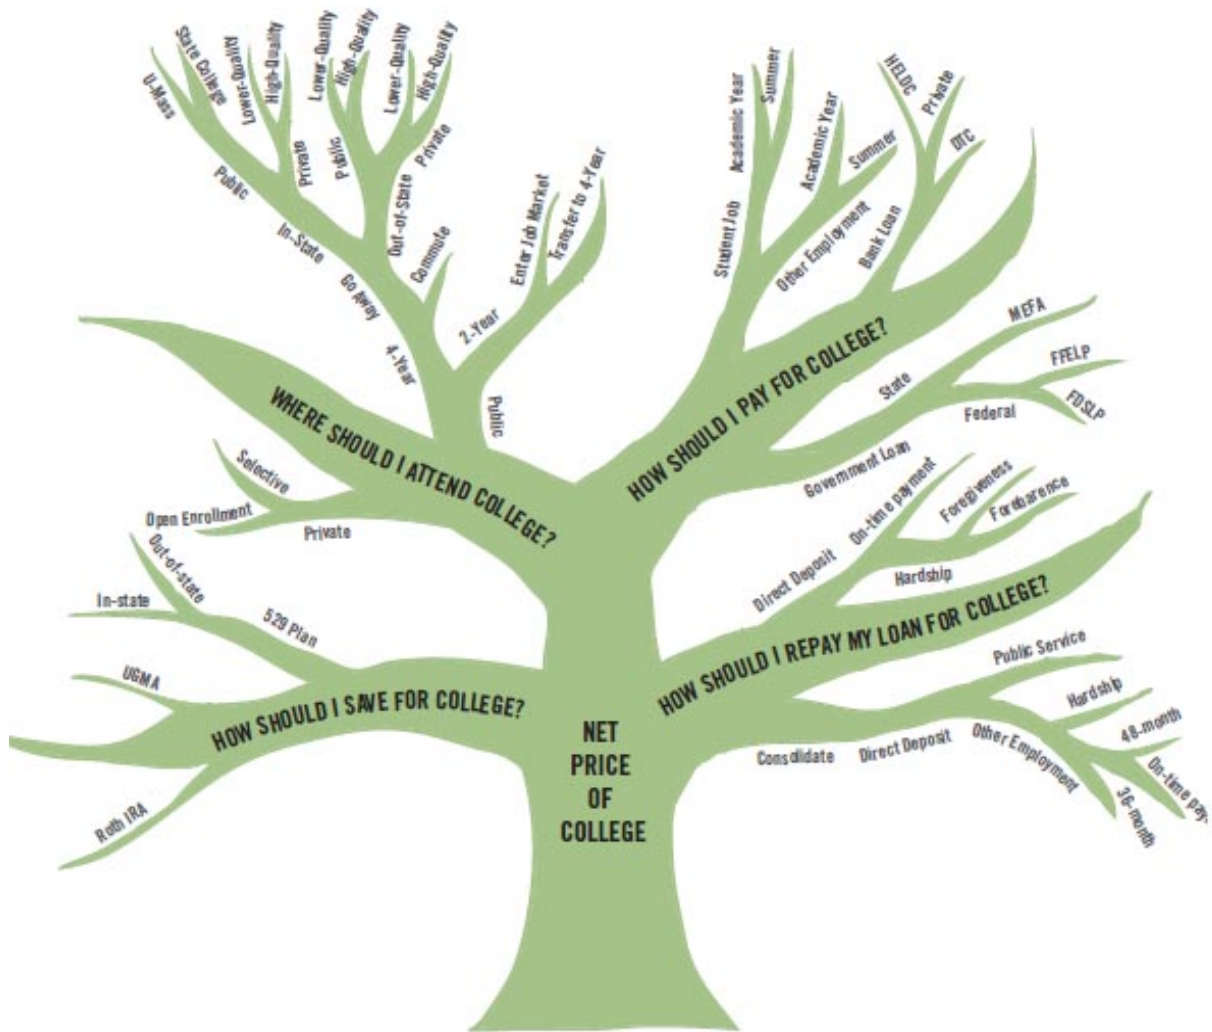

New England Regional College Board Forum Boston, MA February 3, 2011

©

The College-Bound Decision Tree

© Broh Consulting Services, LLC

Tony Broh
Broh Consulting Service, LLC
 c.anthony@broh.com
<http://broh.com>